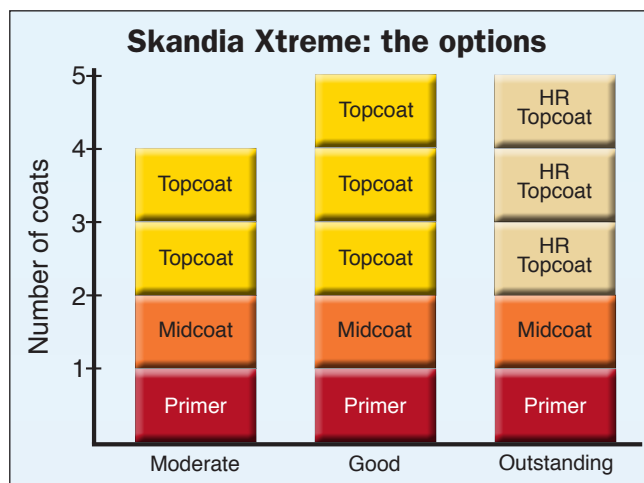

Industry-standard  
Dry-Egg Release Test

3 eggs  
before  
sticking

Conventional  
roller system

40 eggs before sticking

New Skandia Xtreme  
High-Release topcoat

## Skandia® Xtreme's new High-Release topcoat improves release by a factor of 13+!

Skandia Xtreme's unique basecoat improves adhesion to non-uniformly roughened surfaces. This means less time in surface preparation, improving efficiency and lowering costs.

Adding coating layers provides three different performance levels for cookware and bakeware.

The major breakthrough: Skandia's new High-Release (HR) topcoat, which increases the release dramatically — by as much as thirteen times.